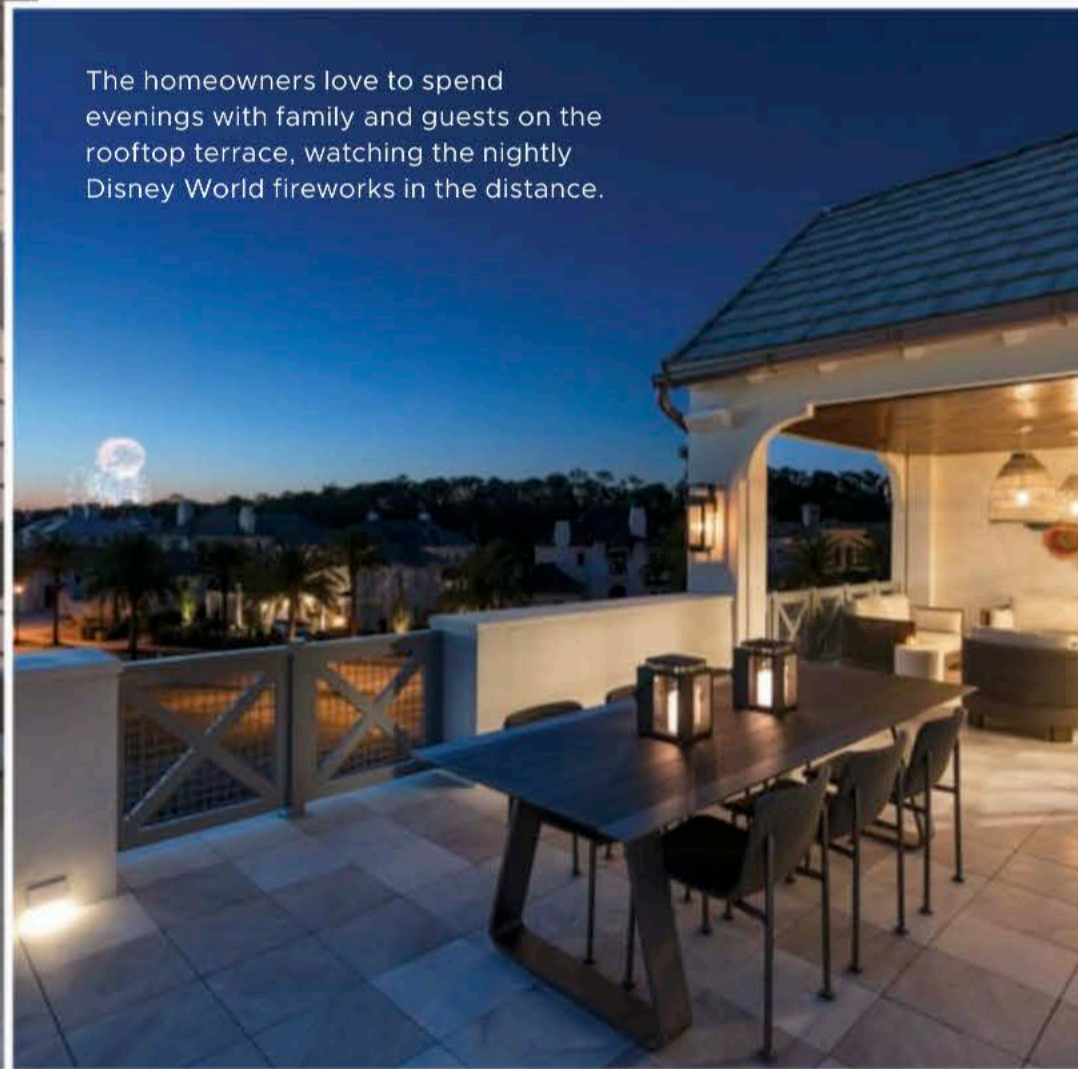

Pearl,” he says. The homeowners adore the Alys Beach-inspired architectural design—and the fact that their home is the only one in Golden Oak with this design inspiration. They also relish the casual interior design for its livable comfort—an essential element for their grandchildren, who, of course, love to visit.

“We think it’s quite magical, especially the triangular-shaped pool with the cabana and the outdoor living room,” says the homeowner. “The floor plan’s design and orientation give us a feeling of being on vacation every day in an extraordinary place. We feel blessed to call this our home away from home.”

The homeowners love to spend evenings with family and guests on the rooftop terrace, watching the nightly Disney World fireworks in the distance.