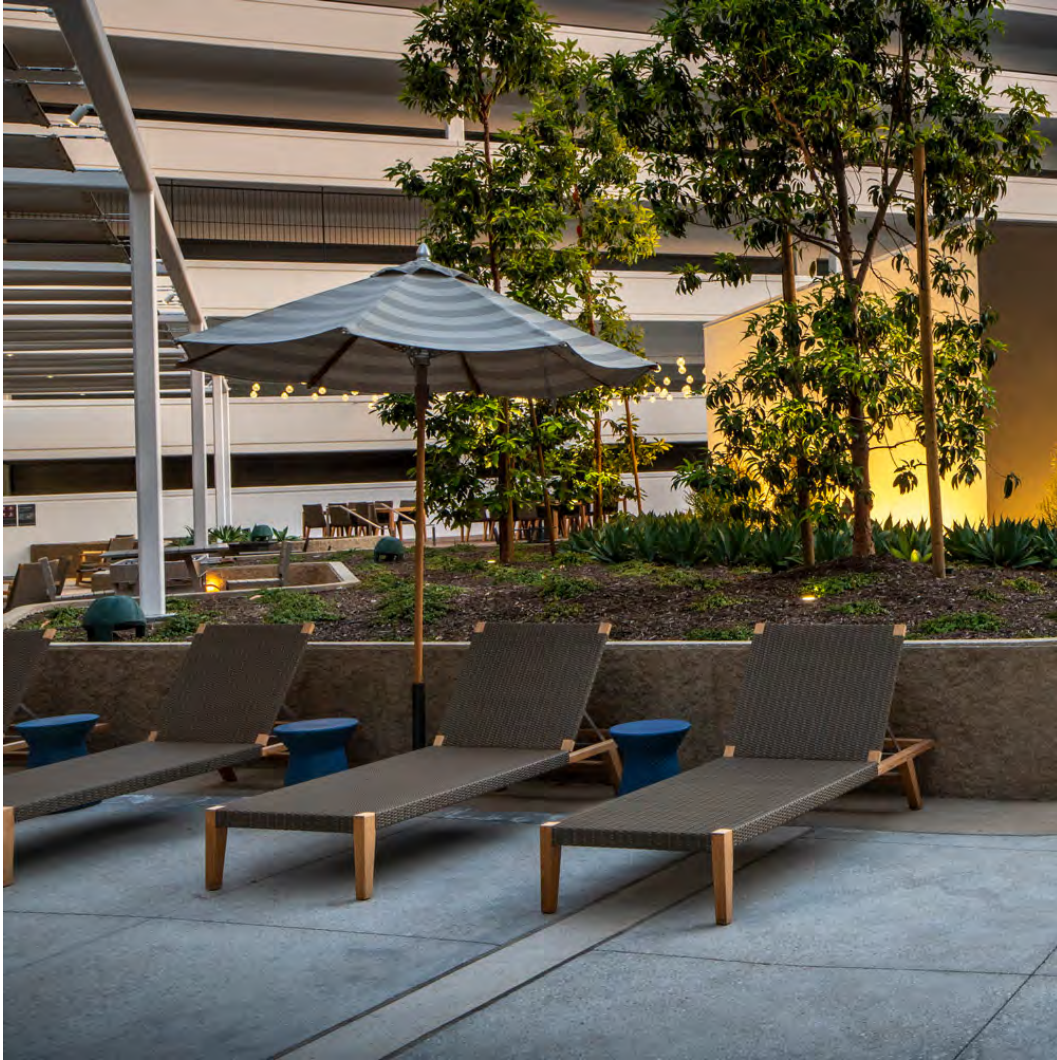

JANUS et Cie®

PASARROYO, PASADENA, CA

OWNED & OPERATED BY CORETRUST CAPITAL PARTNERS, LLC
PLAZA DESIGNED BY WOLCOTT ARCHITECTURE & FURNISHED BY PEOPLESPEACE
PHOTOGRAPHED BY LES NAKASHIMA, NEXTIMAGE3D

PRODUCTS SHOWN

AMARI ARMCHAIR, AMARI VITA LOUNGE CHAIR, DOLCE VITA BAR TABLE

SQUARE 100, DOLCE VITA BARSTOOL, DOLCE VITA DINING TABLE SQUARE 100, DOLCE VITA STACKABLE SIDE CHAIR, FOOSBALL TABLE,
GET-TOGETHER BENCH 187, GET-TOGETHER TABLE 221, JANUS TEAK UMBRELLA ROUND 250, KYLIX SIDE TABLE ROUND 36, QUINTA TEAK /
WOVEN CHAISE LOUNGE, QUINTA TEAK / WOVEN ROCKING CHAIR, QUINTA TEAK / WOVEN SIDE CHAIR, TABLE TENNIS CLASSIC,
WHISK ARMCHAIR, WHISK GLASS TOP DINING TABLE ROUND 180, WHISK WOVEN TOP SIDE TABLE ROUND