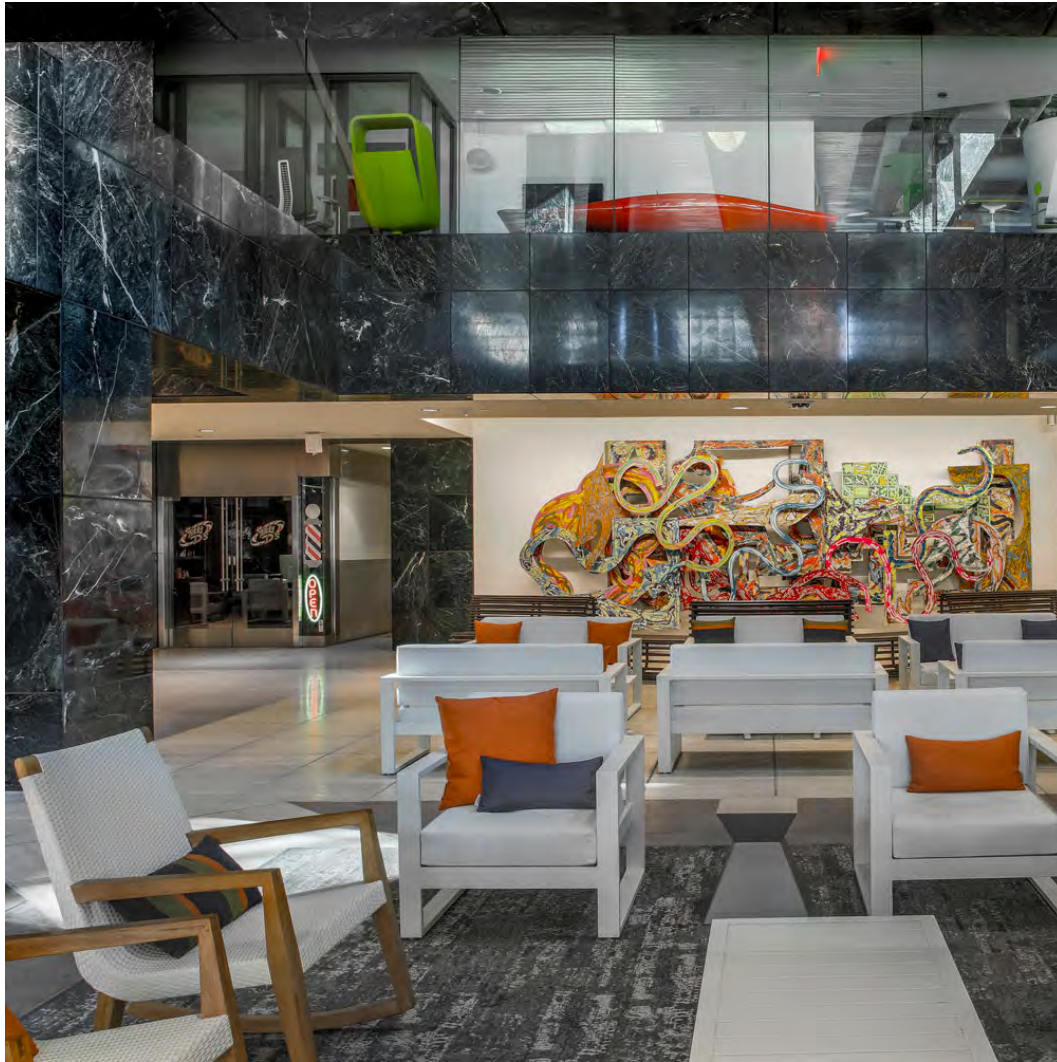

COLLECTIONS SHOWN

FACET, FIBONACCI, AND MATISSE

JANUS et Cie®

CORETRUST CAPITAL PARTNERS, LOS ANGELES, CA

DESIGNED BY PEOPLESPLACE LOS ANGELES
IMAGES 2-4 PHOTOGRAPHED BY NEXTIMAGE3D

PRODUCTS SHOWN

CONSTANTINE COCKTAIL TABLE ROUND 100, DITTO ALUMINUM SIDE TABLE 41, DUO COCKTAIL TABLE RECTANGLE 127, MATISSE CLUB CHAIR, MATISSE MODULE 2 SEAT LEFT, MATISSE MODULE 2 SEAT RIGHT, MATISSE MODULE CORNER, MATISSE SOFA 2 SEAT, QUINTA TEAK / WOVEN ROCKING CHAIR, RIO BACKLESS BENCH CURVED 169, RIO BENCH CONCAVE 169, AND SUKI LOUNGE CHAIR