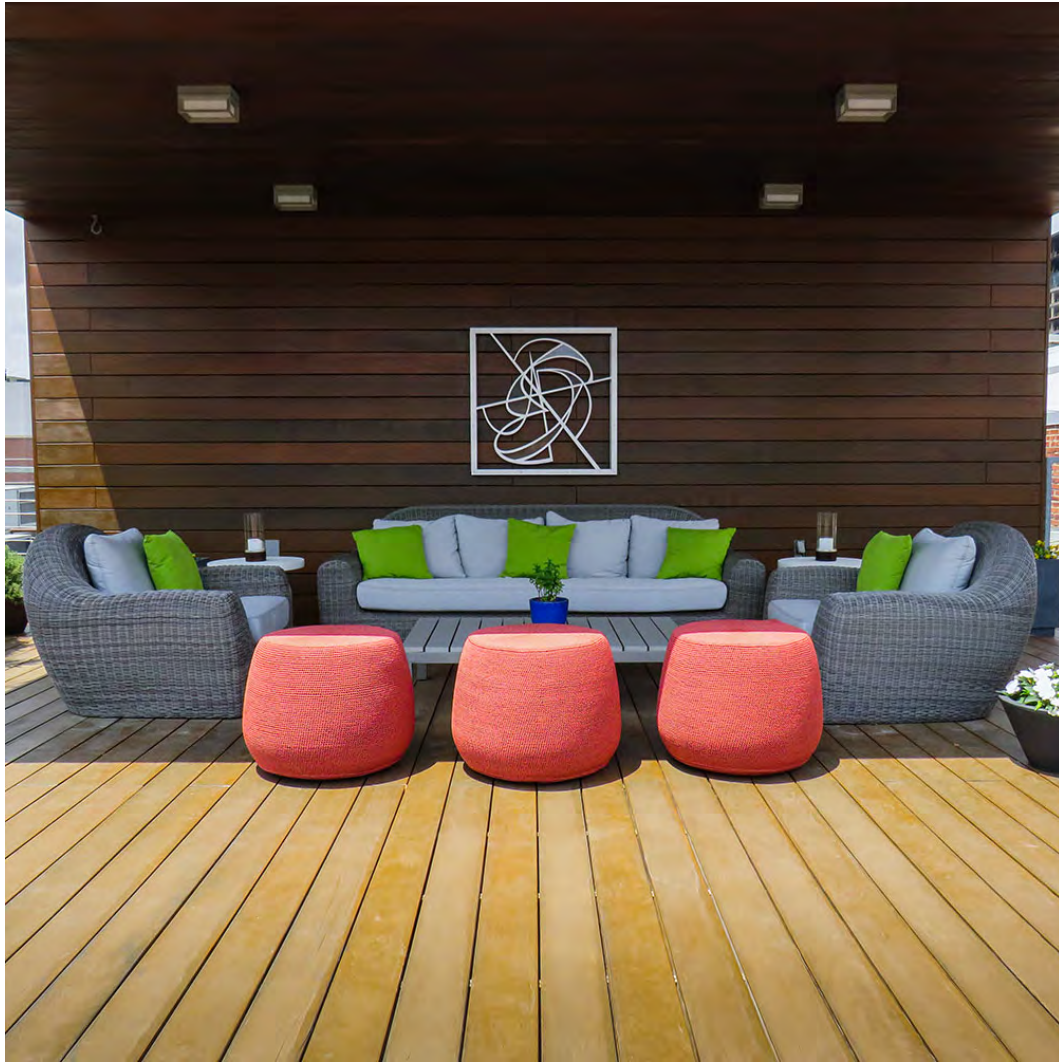

JANUS et Cie®

ENCOMPAS, KANSAS CITY, MO

DESIGNED BY ENCOMPAS

PRODUCTS SHOWN

BON VIVANT POUF, DOLCE VITA COCKTAIL TABLE RECTANGLE 121, GIGI II LOUNGE CHAIR, JANUSCAFÉ ALUMINUM TOP SQUARE 30, JANUSCAFÉ GRAPPA DINING TABLE BASE, KNOT SIDE TABLE ROUND 39, RUSH LOUNGE CHAIR, RUSH SOFA 3 SEAT, AND SINGLE FAILLE

COLLECTIONS SHOWN

BON VIVANT, DOLCE VITA, GIGI II, JANUSCAFÉ, KNOT, RUSH, AND TEXTILES