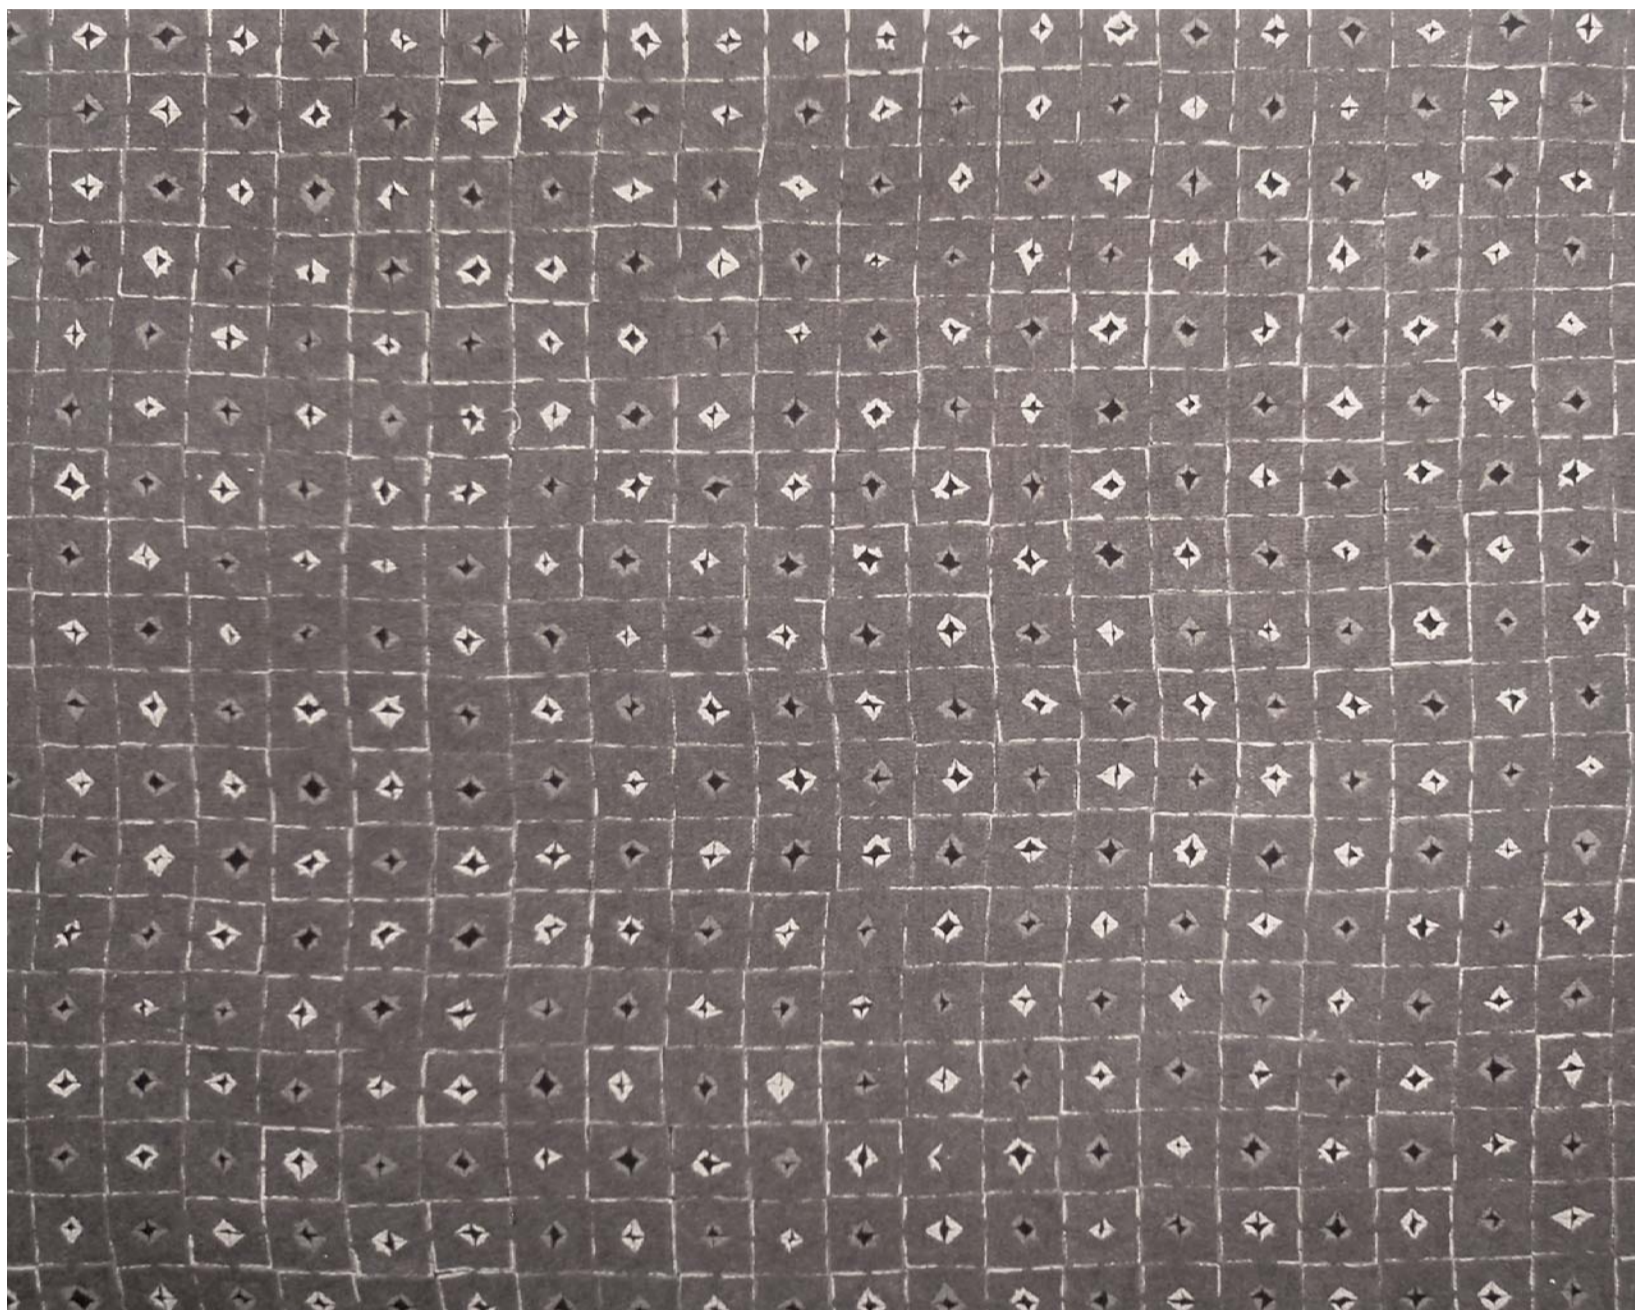

04

Patterns shown above are not to scale.

JANUS et Cie®
CHELSEA RUG COLLECTION

BAMBOO, CHARCOAL
Chelsea Rug Collection

05

Patterns shown above are not to scale.

JANUS et Cie®
CHELSEA RUG COLLECTION

CUBES, CHARCOAL
Chelsea Rug Collection