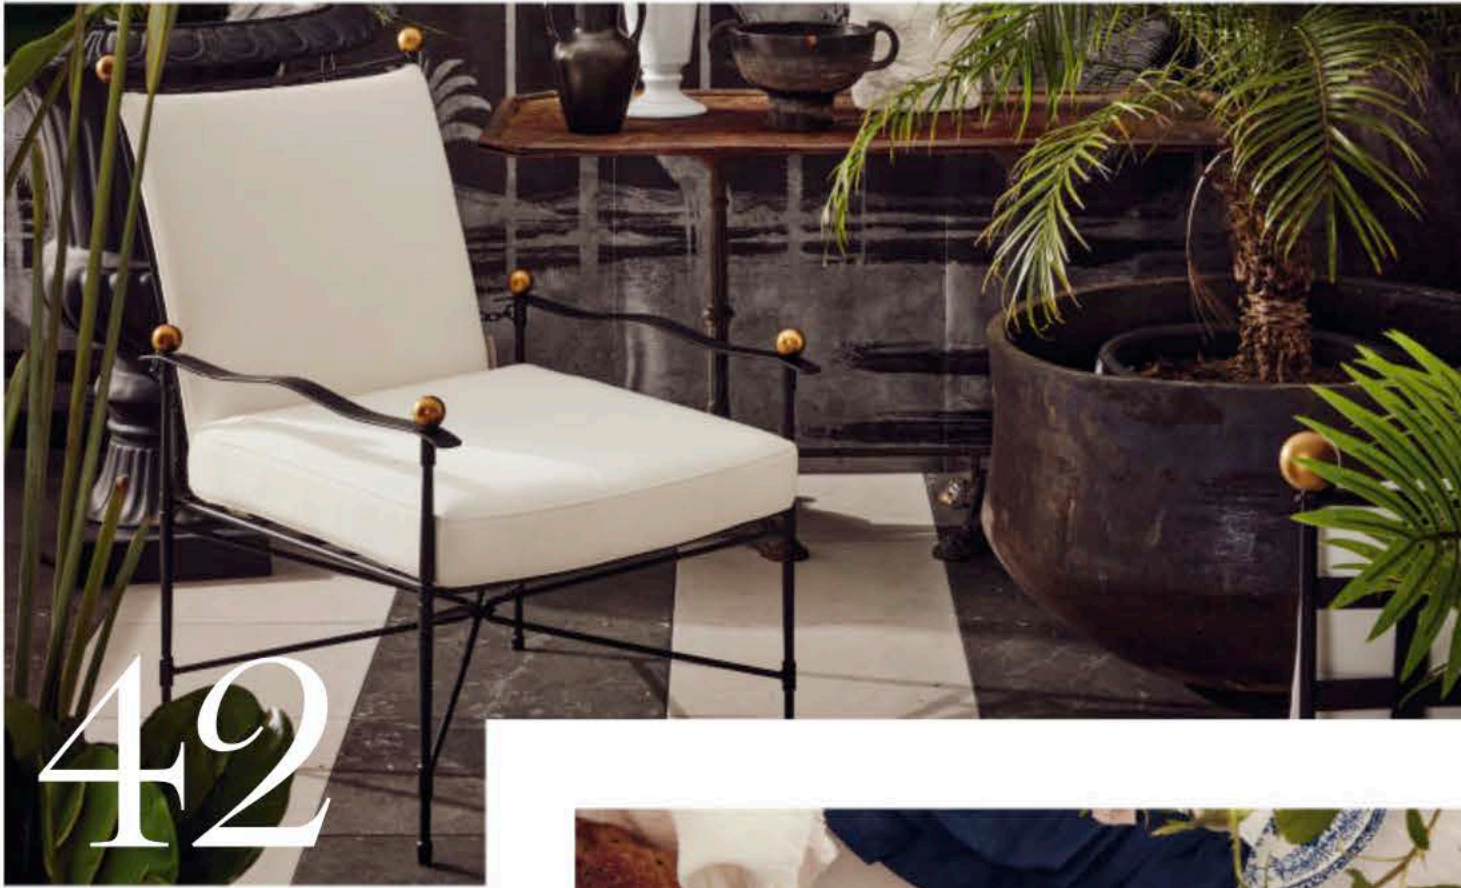

12 beautiful houses
Shop the look

FEBRUARY \$9.99 *NZ\$10.99 (*incl. GST)

ame media 9 313006 000709 02

42 'Amalfi' lounge chair in Slate, POA, Janus et Cie. 43 Turkish pots, from \$445, Garden Life. 44 Round two-cup teapot in Steel, \$210, Mud Australia. 45 Two Good Co 'Strawberry Gum/Pepperberry/Curing Salt' candle by Hunter Candles, \$59, Hardtofind. 46 Marble serving tray, \$179, Pepperwhites by Tara Dennis. 47 'Clara' dinner plate and side plate set, \$70, Mrs Tablescape. 48 Ralph Lauren Home 'Anette' floor lamp in Natural Brass, \$1790, The Montauk Lighting Co. 49 'Coron Malay Abaca' floor covering, \$520/sqm, International Floorcoverings Australia. 50 'Fiore' three-seater sofa in Noir Matte/Taupe, POA, Janus et Cie. 51 'Atrium' tray in Bleu (47x39cm), \$2050, Hermès.