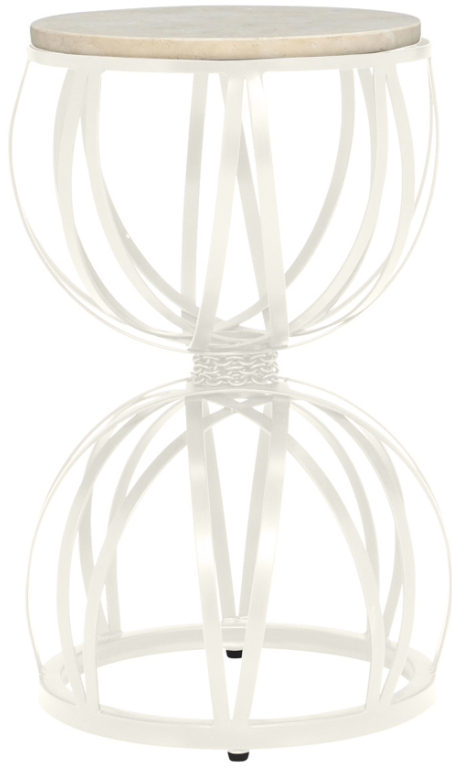

JANUS et Cie®

AMALFI STONE TOP HOURLASS SIDE TABLE 33

THE AMALFI COLLECTION

LIST PRICE STARTING AT: \$2,946

Product Number 792-99-615-01-99

FRAME: STAINLESS STEEL WITH JANUSCOAT. TABLE TOP:
SATIN RESIN INCLUDED.

H	20"	51 CM
DIAM	13"	33 CM
WEIGHT	9.1 LBS	4.1 KG

FINISH SHOWN: TEXTURED WHITE VERMOUTH

NON-STOCKED FINISHES

STOCKED FINISHES

ENVIRONMENTS

HIGHLIGHTS