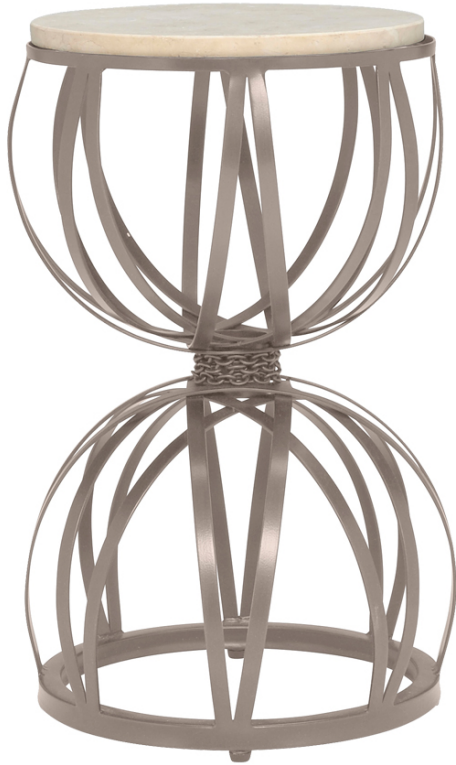

## AMALFI STONE TOP HOURLGLASS SIDE TABLE 33

THE AMALFI COLLECTION

LIST PRICE STARTING AT: \$2,946

Product Number 790-99-615-73-99

FRAME: STAINLESS STEEL WITH JANUSCOAT. TABLE TOP:  
SATIN RESIN INCLUDED.

H	20"	51 CM
DIAM	13"	33 CM
WEIGHT	9.1 LBS	4.1 KG

FINISH SHOWN: MOONSTONE

NON-STOCKED FINISHES

STOCKED FINISHES

ENVIRONMENTS

HIGHLIGHTS