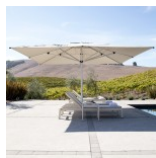

## NICHE STACKABLE SIDE TABLE RECTANGLE 51

THE NICHE COLLECTION

LIST PRICE STARTING AT: \$535

Product Number 738-13-611-63-00

FRAME: ALUMINUM WITH JANUSCOAT. SEAT & BACK: HANDWOVEN JANUSFIBER®. STACKS TO 10.