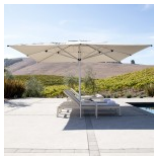

## NICHE STACKABLE SIDE TABLE RECTANGLE 51

THE NICHE COLLECTION

LIST PRICE STARTING AT: \$535

Product Number 738-13-611-40-00

FRAME: ALUMINUM WITH JANUSCOAT. SEAT & BACK: HANDWOVEN JANUSFIBER®. STACKS TO 10.