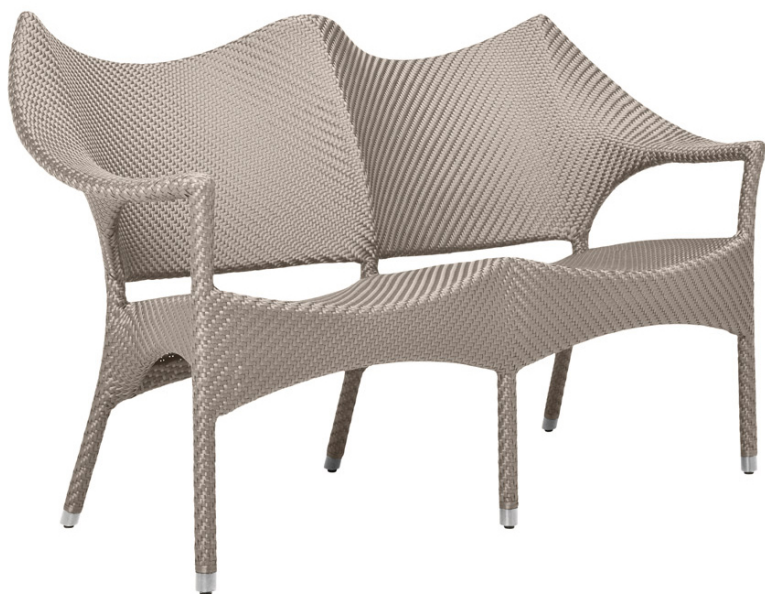

JANUS et Cie®

AMARI ALTA SOFA 2 SEAT

DESIGNED BY JANICE FELDMAN
THE AMARI ALTA COLLECTION

FRAME LIST PRICE STARTING AT: \$5,961

Product Number 736-10-401-63-00

FRAME: ALUMINUM WITH JANUSCOAT. SEAT & BACK: HANDWOVEN JANUSFIBER®. SILVER ALUMINUM WITH JANUSCOAT FEET STANDARD. NON-ADJUSTABLE NYLON GLIDES. SEAT DEPTH IS 20 INCHES (51 CM).

W	57.5"	146 CM
D	28.25"	72 CM
H	38.25"	97 CM
SH	17.5"	45 CM
AH	26.25"	67 CM

FINISH SHOWN: PALLADIUM TWILL

NON-STOCKED FINISHES

ENVIRONMENTS

HIGHLIGHTS