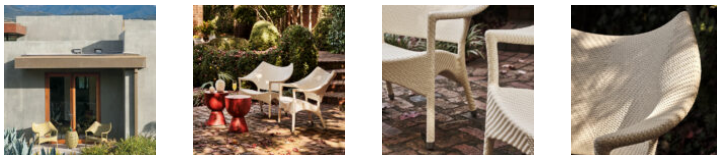

WWW.JANUSETCIE.COM

800.24.JANUS

+1 310 652 7090