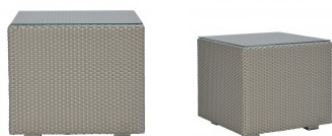

JANUS et Cie®

SEE! CLOSED CUBE SIDE TABLE 48

DESIGNED BY MICHAEL VANDERBYL
THE SEE! COLLECTION

LIST PRICE STARTING AT: \$1,253

Product Number 733-11-611-63-00

FRAME: ALUMINUM WITH JANUSCOAT. WEAVING
MATERIAL: HANDWOVEN JANUSFIBER®. INTEGRATED D
RINGS FOR SEAT CUSHION ATTACHMENT INCLUDED ON
OUTDOOR SEATING PRODUCTS.

W	19"	48 CM
H	16.5"	42 CM
L	19"	48 CM
WEIGHT	12 LBS	5.4 KG

FINISH SHOWN: PALLADIUM

STOCKED FINISHES

NON-STOCKED FINISHES

ENVIRONMENTS

HIGHLIGHTS

S