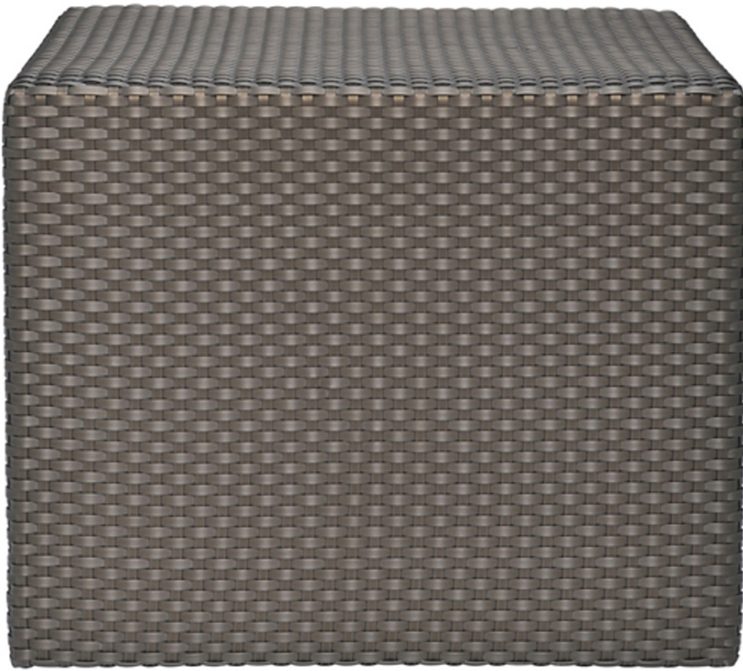

JANUS et Cie®

SEE! CLOSED CUBE SIDE TABLE 48

DESIGNED BY MICHAEL VANDERBYL
THE SEE! COLLECTION

LIST PRICE STARTING AT: \$1,253

Product Number 733-11-611-40-00

FRAME: ALUMINUM WITH JANUSCOAT. WEAVING MATERIAL: HANDWOVEN JANUSFIBER®. INTEGRATED D RINGS FOR SEAT CUSHION ATTACHMENT INCLUDED ON OUTDOOR SEATING PRODUCTS.

W	19"	48 CM
H	16.5"	42 CM
L	19"	48 CM
WEIGHT	12 LBS	5.4 KG

FINISH SHOWN: BRONZE

STOCKED FINISHES

NON-STOCKED FINISHES

ENVIRONMENTS

HIGHLIGHTS

S