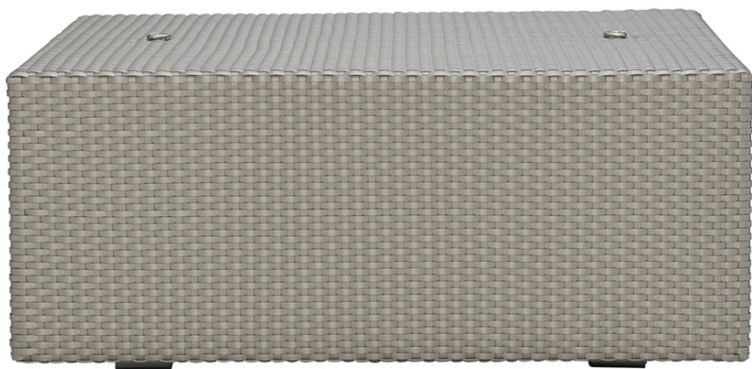

JANUS et Cie®

SEE! OPEN OTTOMAN / TABLE WIDE 92

DESIGNED BY MICHAEL VANDERBYL
THE SEE! COLLECTION

FRAME LIST PRICE STARTING AT: \$2,595

Product Number 733-10-591-63-00

FRAME: ALUMINUM WITH JANUSCOAT. SEAT & BACK: HANDWOVEN JANUSFIBER®. INTEGRATED D RINGS FOR SEAT CUSHION ATTACHMENT INCLUDED ON OUTDOOR SEATING PRODUCT ONLY.

W	36.25"	92 CM
D	30.25"	77 CM
H	13.5"	34 CM
OSH	16.5"	42 CM
WEIGHT	29 LBS	13.2 KG

FINISH SHOWN: PALLADIUM

NON-STOCKED FINISHES

ENVIRONMENTS

HIGHLIGHTS