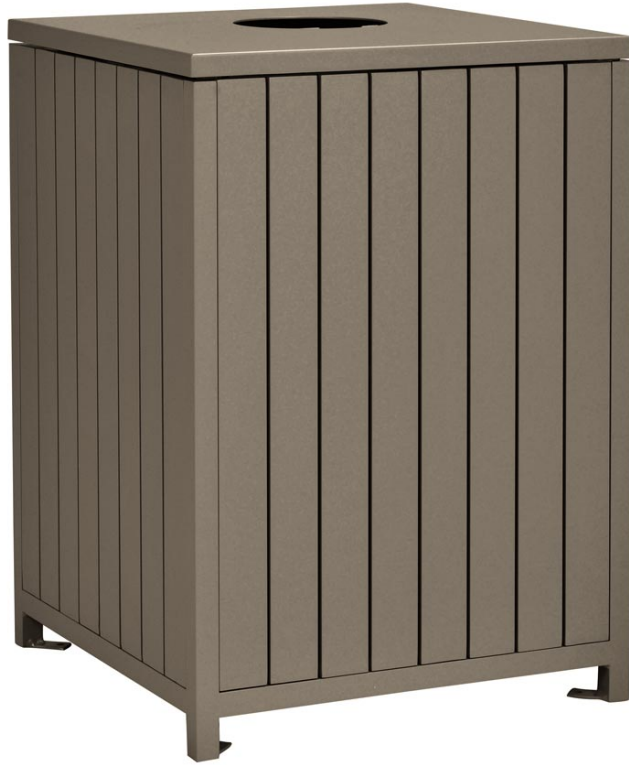

## KOKO II TRASH RECEPTACLE

THE KOKO II COLLECTION

LIST PRICE STARTING AT: \$2,397

Product Number 719-99-818-83-00

FRAME: ALUMINUM WITH JANUSCOAT. INSET ALUMINUM WITH JANUSCOAT SLATS. TOP OPENING 7 3/4 INCHES (20CM). SURFACE MOUNT. SCREWS NOT INCLUDED. 33 GALLON CAPACITY. PLASTIC TRASH BAGS NOT INCLUDED.

W	23.5"	60 CM
D	23.5"	60 CM
H	33"	84 CM

FINISH SHOWN: MERCURY

STOCKED FINISHES

NON-STOCKED FINISHES

ENVIRONMENTS

HIGHLIGHTS

**S**