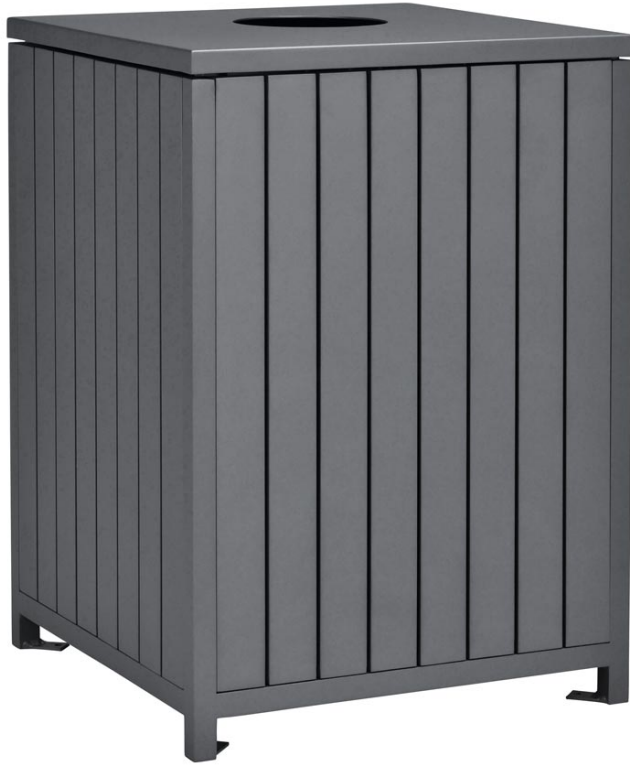

## KOKO II TRASH RECEPTACLE

THE KOKO II COLLECTION

LIST PRICE STARTING AT: \$2,397

Product Number 719-99-818-81-00

FRAME: ALUMINUM WITH JANUSCOAT. INSET ALUMINUM WITH JANUSCOAT SLATS. TOP OPENING 7 3/4 INCHES (20CM). SURFACE MOUNT. SCREWS NOT INCLUDED. 33 GALLON CAPACITY. PLASTIC TRASH BAGS NOT INCLUDED.

W	23.5"	60 CM
D	23.5"	60 CM
H	33"	84 CM

FINISH SHOWN: GRAPHITE

STOCKED FINISHES

NON-STOCKED FINISHES

ENVIRONMENTS

HIGHLIGHTS

**S**