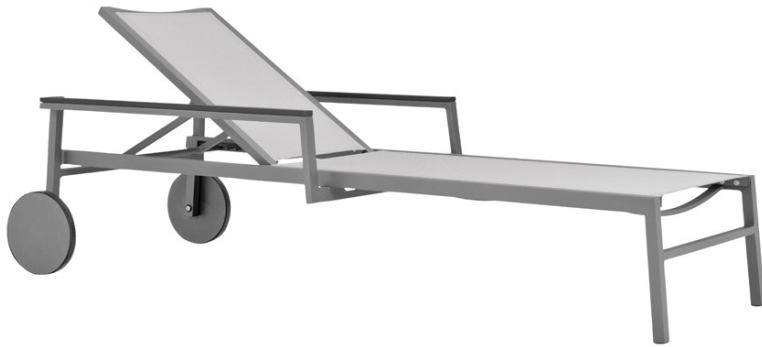

## DUO MESH CHAISE LOUNGE WITH ARMS

DESIGNED BY JANICE FELDMAN  
THE DUO COLLECTION

FRAME LIST PRICE STARTING AT: \$2,451

Product Number 719-58-202-81-24

FRAME: ALUMINUM WITH JANUSCOAT WITH ONSET WENGE JANUSWOOD ARMS. SEAT & BACK: POLYVINYL MESH. LARGE WHEELS. FLAT & 6 ADJUSTABLE POSITIONS. NOT STACKABLE.

W	30"	76 CM
H	41.25"	105 CM
L	83.75"	213 CM
SH	13.5"	34 CM
AH	20"	51 CM

FINISH SHOWN: GRAPHITE/PEWTER

STOCKED FINISHES

NON-STOCKED FINISHES

ENVIRONMENTS

HIGHLIGHTS