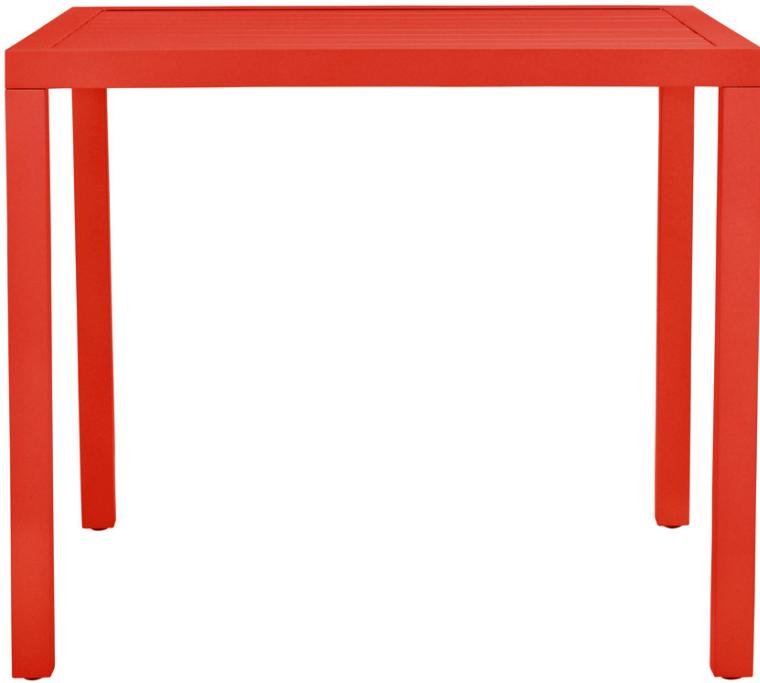

JANUS et Cie®

DUO DINING TABLE SQUARE 84

DESIGNED BY JANICE FELDMAN
THE DUO COLLECTION

LIST PRICE STARTING AT: \$1,153

Product Number 719-56-521-10-10

FRAME: ALUMINUM WITH JANUSCOAT. TOP: INSET
ALUMINUM WITH JANUSCOAT SLATS.

W	33.25"	84 CM
H	28.25"	72 CM
L	33.25"	84 CM
WEIGHT	34.6 LBS	15.7 KG

FINISH SHOWN: CRIMSON

NON-STOCKED FINISHES

STOCKED FINISHES

ENVIRONMENTS

HIGHLIGHTS

S