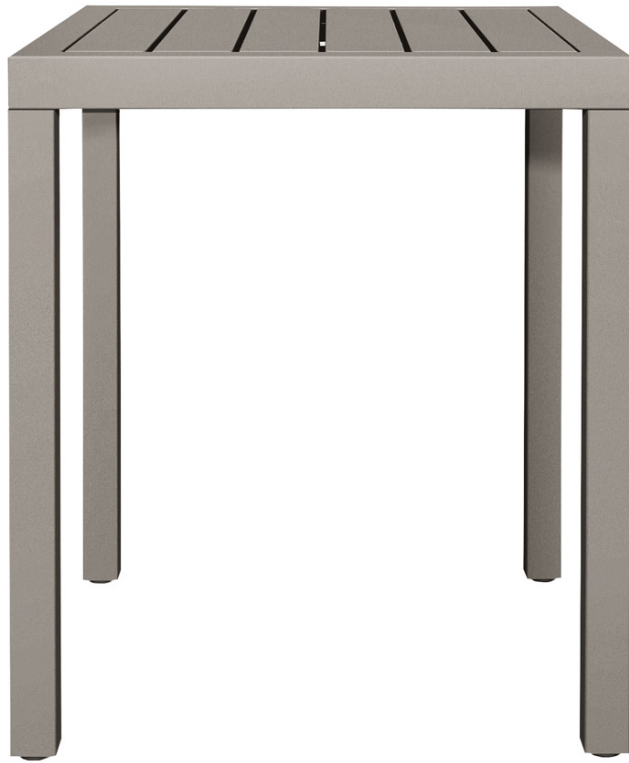

## KOKO II ALTA SIDE TABLE SQUARE 48

DESIGNED BY JANICE FELDMAN  
THE KOKO II ALTA COLLECTION

LIST PRICE STARTING AT: \$673

Product Number 719-40-627-83-83

FRAME: ALUMINUM WITH JANUSCOAT. TOP: INSET  
ALUMINUM WITH JANUSCOAT SLATS.

W	19"	48 CM
H	21.75"	55 CM
L	19"	48 CM
WEIGHT	8.77 LBS	3.98 KG

FINISH SHOWN: MERCURY

NON-STOCKED FINISHES

ENVIRONMENTS

HIGHLIGHTS