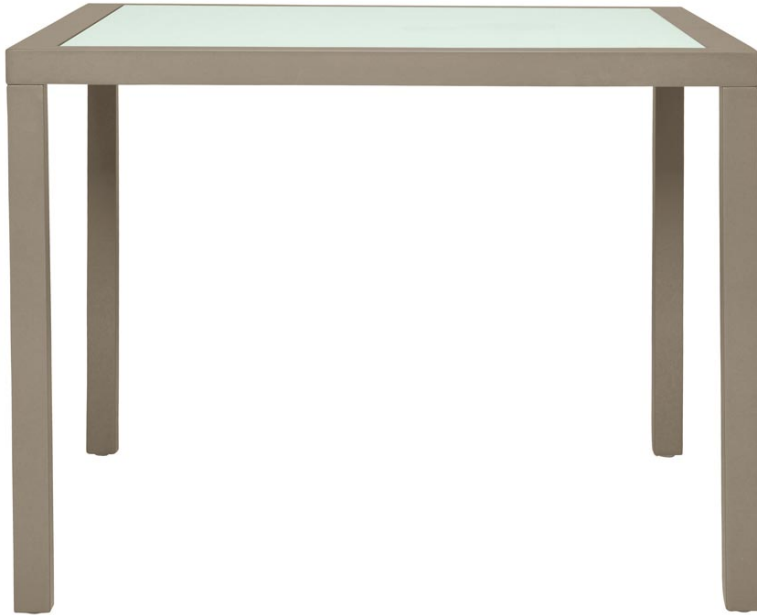

JANUS et Cie®

KOKO II GLASS TOP DINING TABLE SQUARE 93

THE KOKO II COLLECTION

LIST PRICE STARTING AT: \$1,302

Product Number 719-40-516-83-90

FRAME: ALUMINUM WITH JANUSCOAT. TOP: INSET TEMPERED PAINTED GLASS WITH CLIPS.

W	36.75"	93 CM
H	28.5"	72 CM
L	36.75"	93 CM
WEIGHT	55.3 LBS	25.1 KG

FINISH SHOWN: MERCURY

NON-STOCKED FINISHES

ENVIRONMENTS

HIGHLIGHTS