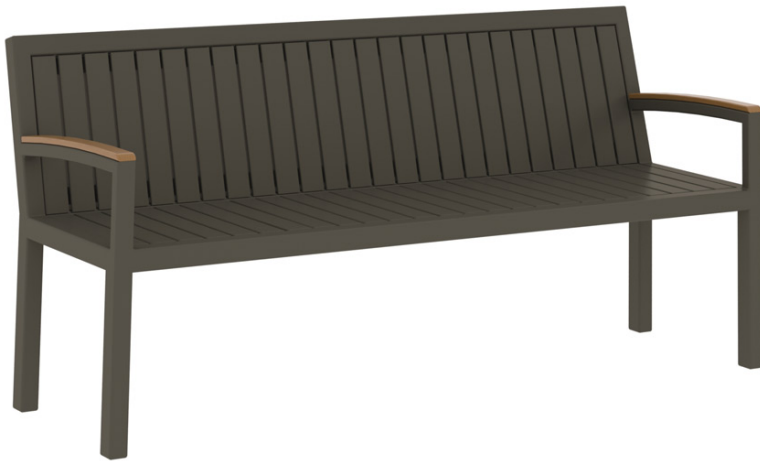

JANUS et Cie®

KOKO II BENCH WITH ARMS

182

THE KOKO II COLLECTION

FRAME LIST PRICE STARTING AT: \$3,476

Product Number 719-40-371-40-40

FRAME: ALUMINUM WITH JANUSCOAT WITH ONSET JANUSWOOD ARMS. SEAT & BACK: ALUMINUM WITH JANUSCOAT SLATS.

W	71.75"	182 CM
D	24"	61 CM
H	33.75"	86 CM
SH	17.75"	45 CM
AH	26.25"	67 CM
WEIGHT	60.6 LBS	27.5 KG

FINISH SHOWN: BRONZE

NON-STOCKED FINISHES

STOCKED FINISHES

ENVIRONMENTS

HIGHLIGHTS

S