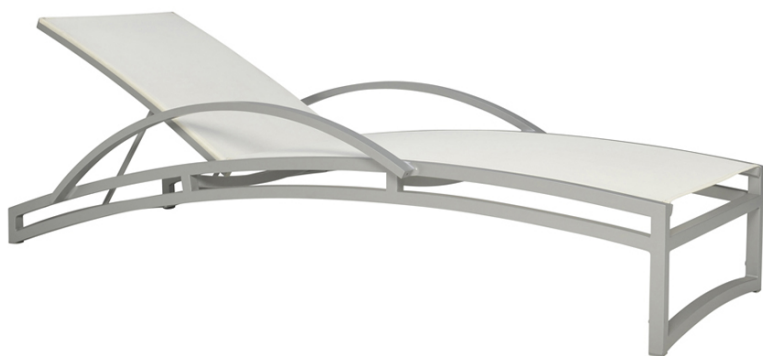

## CONTEMPO STACKABLE CHAISE LOUNGE WITH ARMS

THE CONTEMPO COLLECTION

FRAME LIST PRICE STARTING AT: \$1,597

Product Number 719-20-229-24-01

FRAME: ALUMINUM WITH JANUSCOAT. SEAT & BACK: POLYVINYL MESH. FLAT AND 4 ADJUSTABLE POSITIONS. STACKS TO 9.

W	29.5"	75 CM
H	36.75"	93 CM
L	76.75"	195 CM
SH	13.25"	34 CM
AH	17.75"	45 CM
WEIGHT	32 LBS	14.5 KG

FINISH SHOWN: SILVER/WHITE

NON-STOCKED FINISHES

ENVIRONMENTS

HIGHLIGHTS