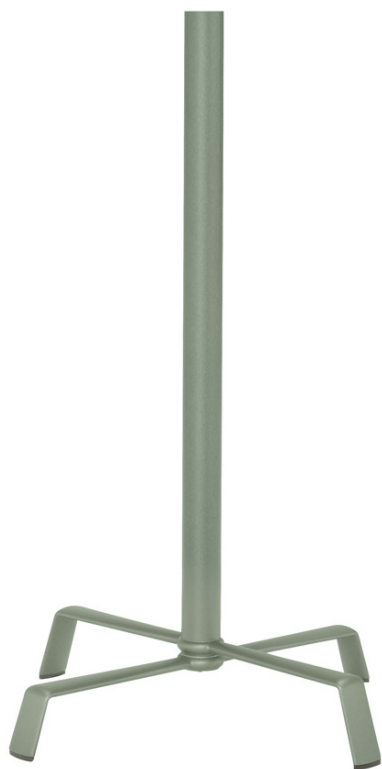

JANUS et Cie®

ELICA BAR TABLE BASE

THE ELICA COLLECTION

LIST PRICE STARTING AT: \$721

Product Number 711-42-571-50-00

FRAME: POWDER COATED DIE CAST & EXTRUDED ALUMINUM. TOP REQUIRED, SOLD SEPARATELY. SEE DOWNLOADABLE COLLECTION SPECS FOR TOP OPTIONS AND AVAILABILITY.

W	27.25"	69 CM
H	43.25"	110 CM
L	27.25"	69 CM
WEIGHT	7.6 LBS	3.4 KG

FINISH SHOWN: GREEN TEA

NON-STOCKED FINISHES

ENVIRONMENTS

HIGHLIGHTS