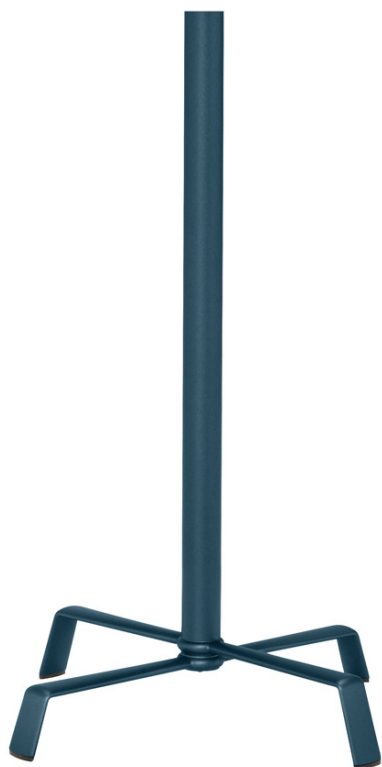

JANUS et Cie®

ELICA BAR TABLE BASE

THE ELICA COLLECTION

LIST PRICE STARTING AT: \$721

Product Number 711-42-571-28-00

FRAME: POWDER COATED DIE CAST & EXTRUDED ALUMINUM. TOP REQUIRED, SOLD SEPARATELY. SEE DOWNLOADABLE COLLECTION SPECS FOR TOP OPTIONS AND AVAILABILITY.

W	27.25"	69 CM
H	43.25"	110 CM
L	27.25"	69 CM
WEIGHT	7.6 LBS	3.4 KG

FINISH SHOWN: BLUE TEAL

NON-STOCKED FINISHES

ENVIRONMENTS

HIGHLIGHTS