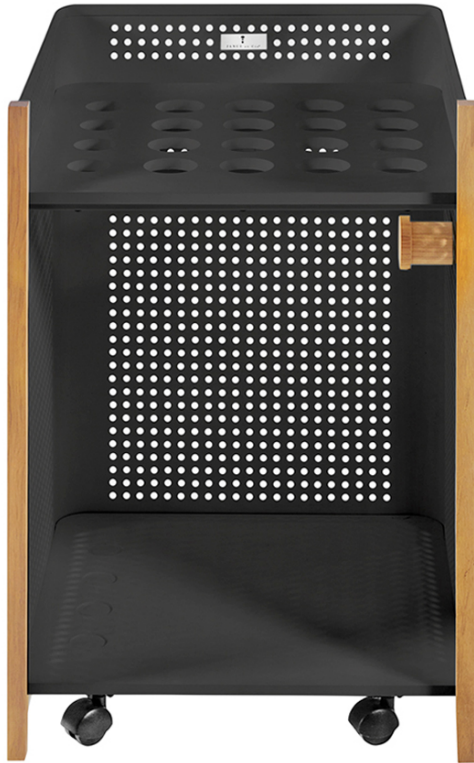

JANUS et Cie®

TANGENT CUE RACK

THE TANGENT COLLECTION

LIST PRICE: \$4,340

Product Number 650-30-901-65-80

POWDER COATED STEEL WITH IROKO WOOD ACCENTS. COMPACT HIGH PRESSURE LAMINATE TRAY. INCLUDES WHEELS AND A PROTECTIVE COVER.

W	16.5"	42 CM
D	16.25"	41 CM
H	24.5"	62 CM
WEIGHT	33.1 LBS	15 KG

FINISH SHOWN: BLACK

STOCKED FINISHES

ENVIRONMENTS

HIGHLIGHTS

S