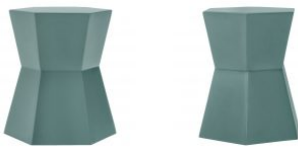

JANUS et Cie®

FACET STOOL / SIDE TABLE

41

THE FACET COLLECTION

LIST PRICE STARTING AT: \$1,094

Product Number 640-92-893-28-91

JANUSSTONE. MATTE FINISH. TOP: 16 INCHES (41CM) X 13 INCHES (33CM).

W	15"	38 CM
H	19"	48 CM
L	17"	44 CM
WEIGHT	34 LBS	15.5 KG

FINISH SHOWN: MATTE FJORD

STOCKED FINISHES

NON-STOCKED FINISHES

ENVIRONMENTS

HIGHLIGHTS

S