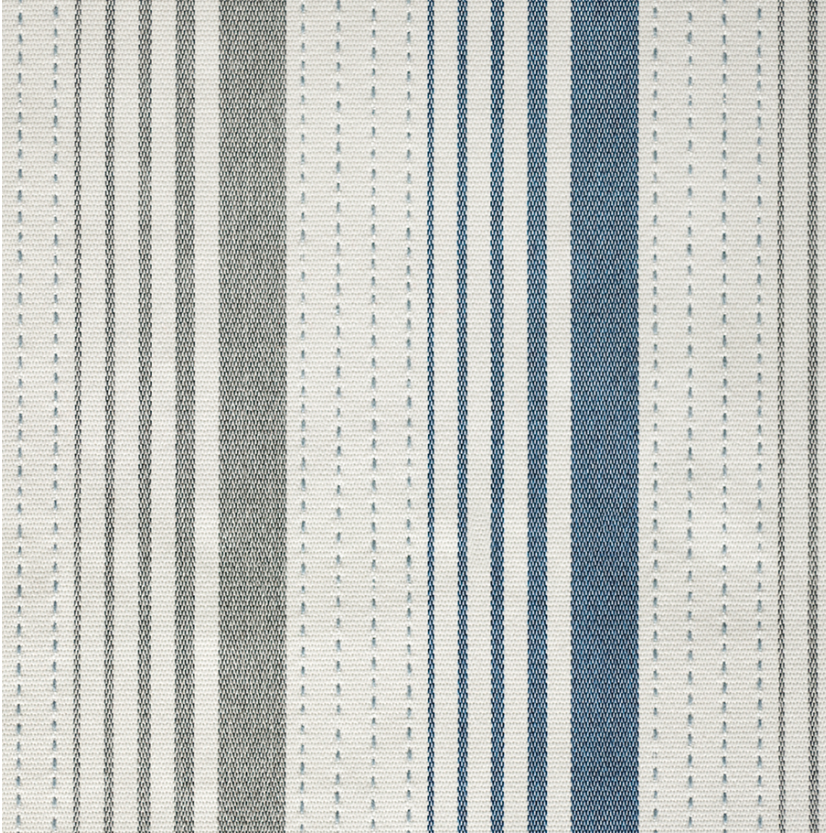

JANUS et Cie®

GREAT OCEAN ROAD

THE GREAT OCEAN ROAD COLLECTION

LIST PRICE STARTING AT: \$102

Product Number 459-01-120-63-03

100% SOLUTION DYED POLYOLEFIN

PER YARD	\$108	
W	53"	135 CM
GRADE	PREMIUM	

WEAVE
FLAT WEAVE
(SELVEDGE IS TOP/BOTTOM)

PATTERN
STRIPE

FINISH SHOWN: CARBON

ENVIRONMENTS

HIGHLIGHTS

S

CALIFORNIA BULLETIN #117, SECT. E UFAC CLASS 1
NFPA 260
30000 DOUBLE RUBS
FADE RESISTANT
STAIN RESISTANT
UV RESISTANT
MILDEW RESISTANT

FUNCTIONS
UPHOLSTERY
DRAPERY
UMBRELLA