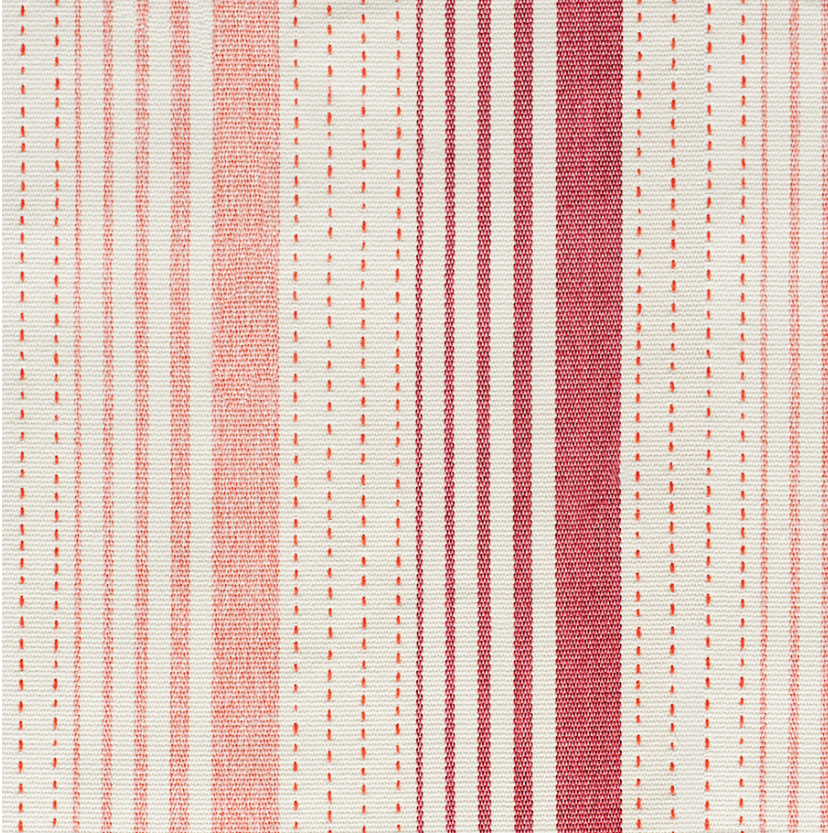

JANUS et Cie®

GREAT OCEAN ROAD

THE GREAT OCEAN ROAD COLLECTION

LIST PRICE STARTING AT: \$102

Product Number 459-01-120-10-05

100% SOLUTION DYED POLYOLEFIN

PER YARD	\$108	
W	53"	135 CM
GRADE	PREMIUM	

WEAVE
FLAT WEAVE
(SELVEDGE IS TOP/BOTTOM)

PATTERN
STRIPE

FINISH SHOWN: CLARET

ENVIRONMENTS

HIGHLIGHTS

CALIFORNIA BULLETIN #117, SECT. E UFAC CLASS 1
NFPA 260
30000 DOUBLE RUBS
FADE RESISTANT
STAIN RESISTANT
UV RESISTANT
MILDEW RESISTANT

FUNCTIONS

UPHOLSTERY
DRAPERY
UMBRELLA